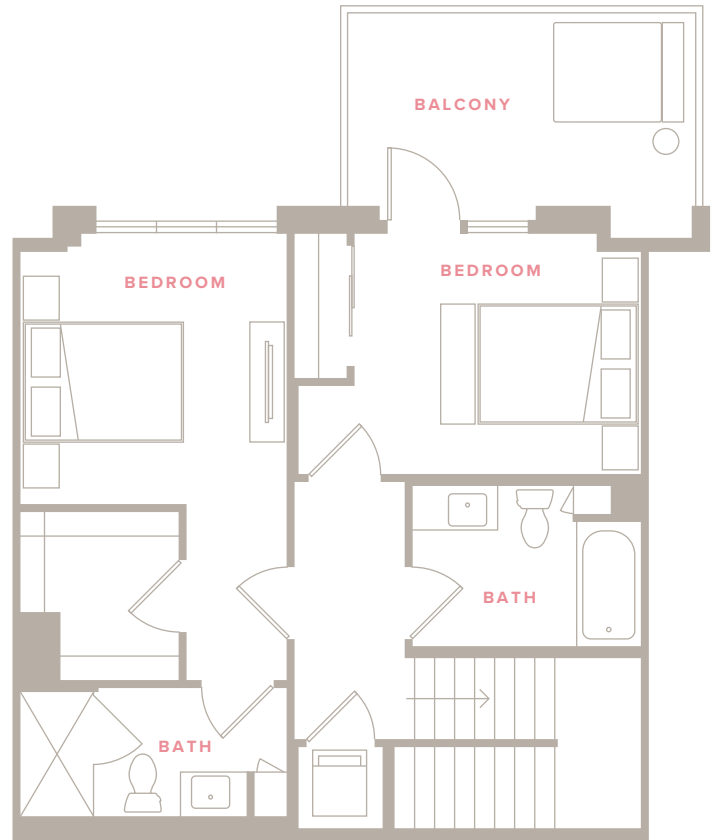

FIRST FLOOR

SECOND FLOOR

# THE WESLEY

AT HOLLYWOOD PARK

RESIDENCE:

## TH1

RESIDENCE TYPE: 2 BEDROOM, 2.5 BATH

APPROXIMATE SIZE: 1,284 SQ.FT.

3988 East Hardy Street, Inglewood CA 90303 424 541-9888 THEWESLEYAPTS.COM